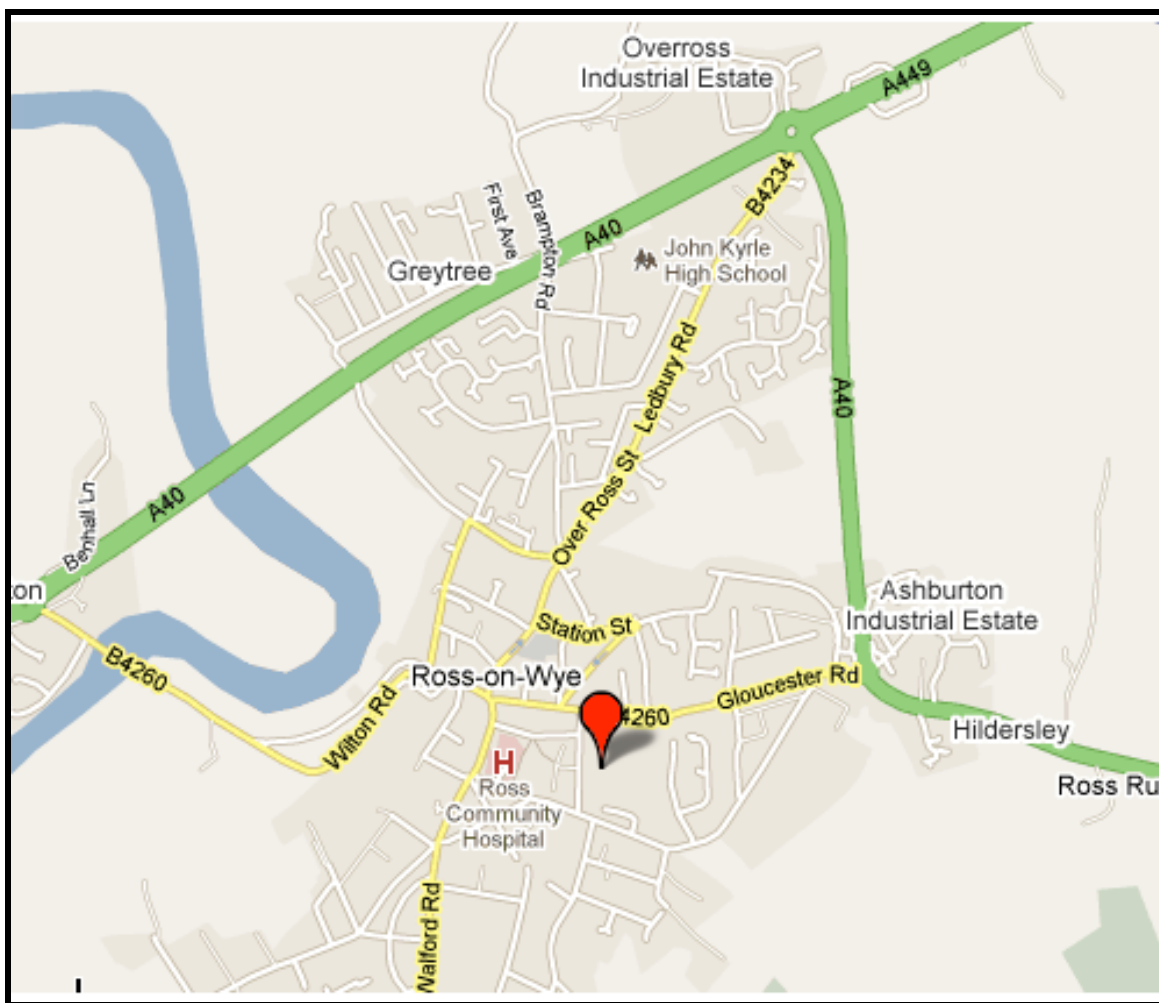

- Take M32 up to the roundabout take 1st exit onto M4 signposted South Wales
- Exit M4 at Junction 20 to Join the M5
- Exit M5 on Junction 11A Signposted Gloucester
- At roundabout take the second exit signposted Gloucester A417
- At C&G roundabout take the 3rd exit signposted A40
- At Zoons Court roundabout take the 2nd exit signposted Ross on Wye / South Wales (A40)
- At next roundabout take 2nd exit signposted Ross On Wye (A40)
- At Next roundabout take 2nd exit onto A40 Signposted Ross
- At Over roundabout take the 2nd exit (A40)
- Pass through Huntley, Lea, Weston-under-Penyard and Hildersley
- At next mini roundabout take 1st exit
- The Chase is situated on the left just outside the town centre

Note: Satellite navigation will send you the **wrong** direction to the Chase Hotel once in Ross-on-Wye **please follow directions provided.**

Post Code: HR9 5LH